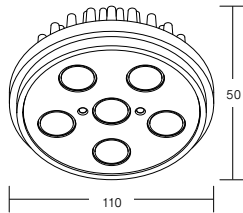

material: aluminium cast, light source: 6x RGB-LED fullcolour, power: approx. 28,0W, beam angle: 30°, Technical advice for system-components: control: positive (common cathode)
 → control accessories see pages 452 - 457