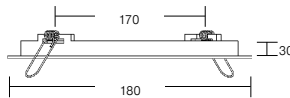

LED-Deckenspots | LED-ceiling lights

3380... LED-Einbaupanel / LED recessed panel

Material: Aluminiumguss / Glas satiniert, Farbe: silber matt,
Lichtquelle: 90x SMD-LED, Leistung: ca. 10,0W, Abstrahlwinkel:
120°. Leuchte inkl. Konverter (105 x 30 x 45mm) zum Anschluss an
230V-Netzspannung

material: aluminium cast / glass satin, colour: silver satin,
light source: 90x SMD-LED, power: ca. 10,0W, beam angle: 120°,
luminaire incl. driver for 230V connection (105 x 30 x 45mm)

Artikel-Nr. article-no.	Lichtfarbe light colour	Lichtstrom flux	Preis € price €
3380NW	4100K	450lm	177,00
3380WW	3100K	380lm	177,00

3381... LED-Einbaupanel / LED recessed panel

Material: Aluminiumguss / Glas satiniert, Farbe: silber matt,
Lichtquelle: 90x SMD-LED, Leistung: ca. 10,0W,
Abstrahlwinkel: 120°. Leuchte inkl. Konverter (105 x 30 x 45mm)
zum Anschluss an 230V-Netzspannung

material: aluminium cast / glass satin, colour: silver satin,
light source: 90x SMD-LED, power: ca. 10,0W, beam angle: 120°,
luminaire incl. driver for 230V connection (105 x 30 x 45mm)

Artikel-Nr. article-no.	Lichtfarbe light colour	Lichtstrom flux	Preis € price €
3381NW	4100K	450lm	177,00
3381WW	3100K	380lm	177,00

12030003/12030005 LED-Einbaupanel / LED recessed panel

Material: Aluminium / Kunststoff satiniert, Farbe: silber matt,
Lichtquelle: 372x SMD-LED, Leistung: ca. 48W, Abstrahlwinkel: 120°,
geeignet für Rasterdecken 625 x 625mm
→ Netzgeräte siehe Seiten 448 - 449

material: aluminium / plastic satin, colour: silver satin,
light source: 372x SMD-LED, power: ca. 48W, beam angle: 120°,
suitable for grid ceiling 625 x 625mm
→ driver see pages 448 - 449

NEU
new

Artikel-Nr. article-no.	Lichtfarbe light colour	Preis € price €
12030003	3000K	399,00
12030005	6500K	399,00