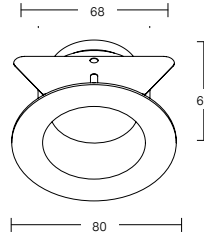

LED recessed ceiling light / LED-Deckeneinbaustrahler R3008...

Material: Aluminium / Kunststoff, Farbe: weiß,
Lichtquelle: 3x Hochleistungs-LED, Leistung: ca. 3,3W,
Montage in Hohlräumen mit Blattfeder
→ Konverter siehe Seiten 433 - 435

material: aluminium / plastic, colour: white,
light source: 3x high-power LED, power: approx. 3,3W,
installation in suspended ceilings by leaf spring fixation
→ driver see pages 433 - 435