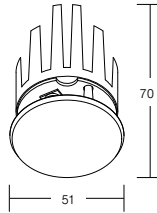

material: aluminium / plastic, light source: 3x RGB-LED fullcolour, power: approx. 13,8W, incl. optical lens 45°, 1.000mm connection cable inclusive, Technical advice for system-components: control: positive (common cathode) → control accessories see pages 452 - 457