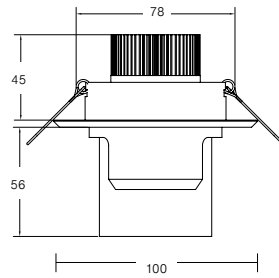

Messestand Light & Building 2012, Brumberg