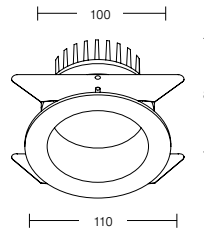

LED recessed ceiling light / LED-Deckeneinbaustrahler R3009...

Material: Aluminium / Kunststoff, Farbe: weiß,
Lichtquelle: 6x Hochleistungs-LED, Leistung: ca. 8,0W,
Montage in Hohlräumen mit Blattfeder
→ Konverter siehe Seiten 433 - 435

material: aluminium / plastic, colour: white,
light source: 6x high-power LED, power: approx. 8,0W,
installation in suspended ceilings by leaf spring fixation
→ driver see pages 433 - 435