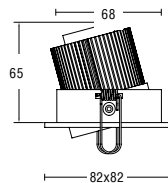

material: aluminium, colour: aluminium,
light source: 1x High-power LED, power: approx. 6,6W,
beam angle: 38°, rotatable,
Installation into suspended ceilings by spring fixation
→ driver see pages 433 - 435

Artikel-Nr. article-no.	Lichtfarbe light colour	Preis € price €
12265253	3000K	51,00

NEU
new

DOWNLOAD
DIALux