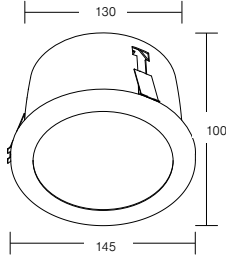

3012RGB LED-RGB-Einbauleuchte / LED-RGB-recessed light