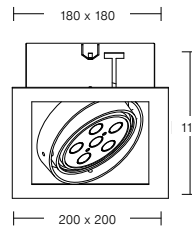

Artikel-Nr. article-no.	Lichtfarbe light colour	Lichtstrom flux	Linse lense	Preis € price €
R3010NW1	4100K ●	800lm	10°	261,00
R3010NW3	4100K ●	800lm	30°	261,00
R3010W1	6500K ○	830lm	10°	261,00
R3010W3	6500K ○	830lm	30°	261,00
R3010WW1	3000K ●	680lm	10°	261,00
R3010WW3	3000K ●	680lm	30°	261,00