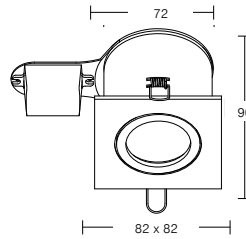

Artikel-Nr. article-no.	Lichtfarbe light colour	Lichtstrom flux	Linse lense	Preis € price €
H0065NW2	4100K	290lm	25°	129,00
H0065NW4	4100K	283lm	45°	129,00
H0065NW6	4100K	279lm	60°	129,00
H0065W2	6500K	314lm	25°	129,00
H0065W4	6500K	300lm	45°	129,00
H0065W6	6500K	291lm	60°	129,00
H0065WW2	3000K	176lm	25°	129,00
H0065WW4	3000K	172lm	45°	129,00
H0065WW6	3000K	169lm	60°	129,00