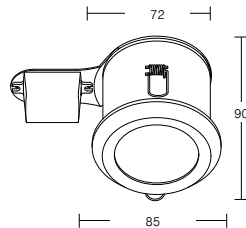

Artikel-Nr. article-no.	Lichtfarbe light colour	Lichtstrom flux	Linse lense	Preis € price €
H2671NW2	4100K	240lm	25°	160,00
H2671NW4	4100K	233lm	45°	160,00
H2671NW6	4100K	230lm	60°	160,00
H2671W2	6500K	259lm	25°	160,00
H2671W4	6500K	247lm	45°	160,00
H2671W6	6500K	241lm	60°	160,00
H2671WW2	3000K	145lm	25°	160,00
H2671WW4	3000K	142lm	45°	160,00
H2671WW6	3000K	139lm	60°	160,00