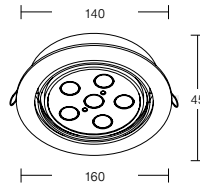

Artikel-Nr. article-no.	Lichtfarbe light colour	Lichtstrom flux	Linse lense	Preis € price €
R3006NW1	4100K ●	800lm	10°	240,00
R3006NW3	4100K ●	800lm	30°	240,00
R3006W1	6500K ○	830lm	10°	240,00
R3006W3	6500K ○	830lm	30°	240,00
R3006WW1	3000K ●	680lm	10°	240,00
R3006WW3	3000K ●	680lm	30°	240,00