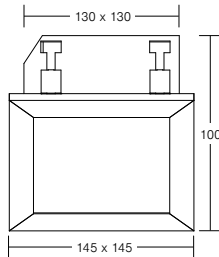

3013RGB LED-RGB-Einbauleuchte / LED-RGB-recessed light