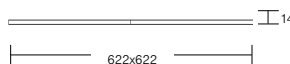

Material: Aluminium / Kunststoff satiniert, Farbe: silber matt,
Lichtquelle: 372x SMD-LED, Leistung: ca. 48W, Abstrahlwinkel: 120°,
geeignet für Rasterdecken 625 x 625mm
→ Netzgeräte siehe Seiten 448 - 449

material: aluminium / plastic satin, colour: silver satin,
light source: 372x SMD-LED, power: ca. 48W, beam angle: 120°,
suitable for grid ceiling 625 x 625mm
→ driver see pages 448 - 449

NEU
new