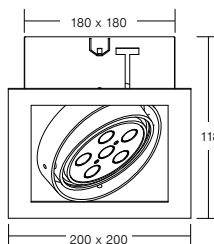

material: aluminium cast / cast, colour: white / black,
light source: 6x RGB-LED fullcolour, power: approx. 28,0W,
beam angle: 30°, Installation into suspended ceilings by spring
fixation, Technical advice for system-components: control: positive
(common cathode), gimbaled mounting
→ control accessories see pages 452 - 457

Artikel-Nr. article-no.	Lichtfarbe light colour	Preis € price €
3010RGB		349,50