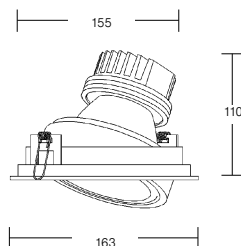

Material: Aluminium, Farbe: alu matt,
Lichtquelle: 1x QR111 Hochleistungs-LED Einsatz,
Leistung: ca. 21,6W, Abstrahlwinkel: 40°, dreh- und schwenkbar,
→ Konverter siehe Seite 443

material: aluminium, colour: alu satin
light source: 1x QR111 high performance-LED insert,
power: approx. 21,6W, beam angle: 40°,
pivotable and rotatable
→ driver see page 443

Artikel-Nr. article-no.	Lichtfarbe light colour	Lichtstrom flux	Preis € price
B3001NW	4100K	1000lm	303,00
B3001WW	3100K	900lm	303,00