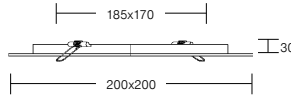

LED-Deckenspots | LED-ceiling lights

3380... LED-Einbaupanel / LED recessed panel

Material: Aluminiumguss / Glas satiniert, Farbe: silber matt,
Lichtquelle: 90x SMD-LED, Leistung: ca. 10,0W, Abstrahlwinkel:
120°. Leuchte inkl. Konverter (105 x 30 x 45mm) zum Anschluss an
230V-Netzspannung

material: aluminium cast / glass satin, colour: silver satin,
light source: 90x SMD-LED, power: ca. 10,0W, beam angle: 120°,
luminaire incl. driver for 230V connection (105 x 30 x 45mm)

Artikel-Nr. article-no.	Lichtfarbe light colour	Lichtstrom flux	Preis € price €
3380NW	4100K	450lm	177,00
3380WW	3100K	380lm	177,00

3381... LED-Einbaupanel / LED recessed panel

Material: Aluminiumguss / Glas satiniert, Farbe: silber matt,
Lichtquelle: 90x SMD-LED, Leistung: ca. 10,0W,
Abstrahlwinkel: 120°. Leuchte inkl. Konverter (105 x 30 x 45mm)
zum Anschluss an 230V-Netzspannung

material: aluminium cast / glass satin, colour: silver satin,
light source: 90x SMD-LED, power: ca. 10,0W, beam angle: 120°,
luminaire incl. driver for 230V connection (105 x 30 x 45mm)

Artikel-Nr. article-no.	Lichtfarbe light colour	Lichtstrom flux	Preis € price €
3381NW	4100K	450lm	177,00
3381WW	3100K	380lm	177,00

12030003/12030005 LED-Einbaupanel / LED recessed panel

Material: Aluminium / Kunststoff satiniert, Farbe: silber matt,
Lichtquelle: 372x SMD-LED, Leistung: ca. 48W, Abstrahlwinkel: 120°,
geeignet für Rasterdecken 625 x 625mm
→ Netzgeräte siehe Seiten 448 - 449

material: aluminium / plastic satin, colour: silver satin,
light source: 372x SMD-LED, power: ca. 48W, beam angle: 120°,
suitable for grid ceiling 625 x 625mm
→ driver see pages 448 - 449

NEU
new

Artikel-Nr. article-no.	Lichtfarbe light colour	Preis € price €
12030003	3000K	399,00
12030005	6500K	399,00