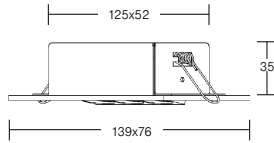

Material: Eisen / Aluminium / Kunststoff, Farbe: weiß,
Lichtquelle: 3x Hochleistungs-LED, Leistung: ca. 3,6W,
Abstrahlwinkel: 10°, schwenkbar
→ Konverter siehe Seiten 433 - 435

material: iron / aluminium / plastic, colour: white,
light source: 3x high-power LED, power: approx. 3,6W,
beam angle: 10°, rotatable
→ driver see pages 433 - 435