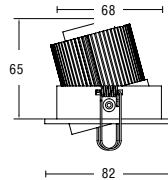

material: aluminium, colour: aluminium,
light source: 1x High-power LED, power: approx. 6,6W,
beam angle: 38°, rotatable,
Installation into suspended ceilings by spring fixation
→ driver see pages 433 - 435

Artikel-Nr. article-no.	Lichtfarbe light colour	Preis € price €
12263253	3000K	49,00

NEU
new

DOWNLOAD
DIALux