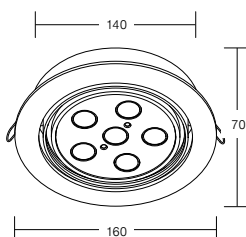

material: aluminium cast, colour: white,
light source: 6x RGB-LED fullcolour, power: approx. 28,0W,
beam angle: 30°, rotatable,
Installation into suspended ceilings by spring fixation, Technical
advice for system-components: control: positive (common cathode)
→ control accessories see pages 452 - 457

Artikel-Nr. article-no.	Lichtfarbe light colour	Preis € price €
3006RGB		328,50