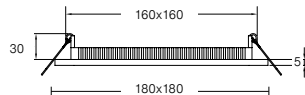

Artikel-Nr. article-no.	Lichtfarbe light colour	Preis € price €
12018073	3000K	119,00