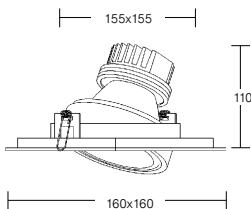

Material: Aluminium, Farbe: alu matt,
Lichtquelle: 1x QR111 Hochleistungs-LED Einsatz,
Leistung: ca. 21,6W, Abstrahlwinkel: 40°, dreh- und schwenkbar,
→ Konverter siehe Seite 443

material: aluminium, colour: alu satin,
light source: 1x QR111 high performance-LED insert,
power: approx. 21,6W, beam angle: 40°,
pivotable and rotatable
→ driver see page 443

Artikel-Nr. article-no.	Lichtfarbe light colour	Lichtstrom flux	Preis € price
B3002NW	4100K	1000lm	309,00
B3002WW	3100K	900lm	309,00