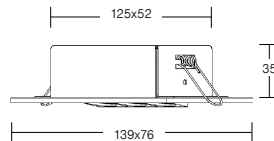

Material: Eisen / Aluminium / Kunststoff, Farbe: nickel matt,
Lichtquelle: 3x Hochleistungs-LED, Leistung: ca. 3,6W,
Abstrahlwinkel: 10°, schwenkbar
→ Konverter siehe Seiten 433 - 435

material: iron / aluminium / plastic, colour: nickel satin,
light source: 3x high-power LED, power: approx. 3,6W,
beam angle: 10°, rotatable
→ driver see pages 433 - 435