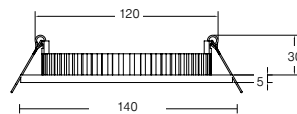

Artikel-Nr. article-no.	Lichtfarbe light colour	Preis € price €
12015073	3000K	72,00