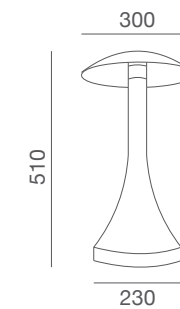

Mushroom

A simple but formally attractive bollard light with shielded LED light source. Downward round and uniform light distribution. The luminaire is available in two sizes. Supplied with built-in driver. Pre-wired cable included. IP65 rating for outdoor use.

2252-01

2252-02

2252-03

Materials:

Powder coated aluminum body with polycarbonate diffuser, stainless steel screws

Standard Color:

Black

Installation:

Floor surface mounted

Spike mounted

Code	Power	Input Volt	Source	Marks
2252-01	7W	100-240Vac	1x COB LED 3000K 600lm	
2252-02	7W	100-240Vac	1x COB LED 3000K 600lm	
2252-03	7W	100-240Vac	1x COB LED 3000K 600lm