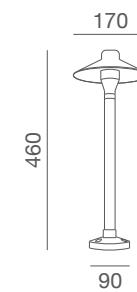

Mushroom

A simple but formally attractive bollard light with shielded LED light source. Downward round and uniform light distribution. The luminaire is available in two sizes. Supplied with built-in driver. Pre-wired cable included. IP65 rating for outdoor use.

2252-01

2252-02

2252-03

Materials:

Powder coated aluminum body with polycarbonate diffuser, stainless steel screws

Standard Color:

 Black

Installation: