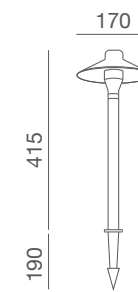

Mushroom

A simple but formally attractive bollard light with shielded LED light source. Downward round and uniform light distribution. The luminaire is available in two sizes. Supplied with built-in driver. Pre-wired cable included. IP65 rating for outdoor use.

2252-01

2252-02

2252-03

Materials:

Powder coated aluminum body with polycarbonate diffuser, stainless steel screws

Standard Color:

Black

Installation:

Floor surface mounted

Spike mounted

Code	Power	Input Volt	Source	Marks
2252-01	7W	100-240Vac	1x COB LED 3000K 600lm	
2252-02	7W	100-240Vac	1x COB LED 3000K 600lm	
2252-03	7W	100-240Vac	1x COB LED 3000K 600lm