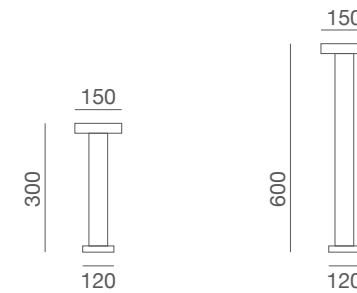

## Flat

Compact and minimal designed bollard with shielded LED light source, for downward round and even light distribution. Ideal for walkways and pedestrian areas. Available 300mm and 600mm in height. Supplied with built-in driver. Pre-wired cable included. IP65 rating for outdoor use.

**2253-01**

**2253-02**