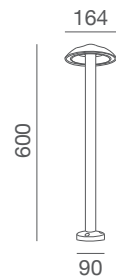

🔍 Hat

Simple bollard light with shielded LED light source, emits completely circular light distribution downwards. It can be used for both decorative and general lighting. Supplied with built-in driver. Pre-wired with cable for easy installation. IP65 rating for outdoor use.

Materials:

Powder coated aluminum body with polycarbonate diffuser, stainless steel screws

Standard Color:

Black
 Grey

Installation:

Floor surface mounted

Code	Power	Input Volt	Source	Marks
2254	12W	100-240Vac	SMD2835 LED 3000K 1020lm	<input checked="" type="checkbox"/> CE <input checked="" type="checkbox"/> IP65 <input checked="" type="checkbox"/> <input checked="" type="checkbox"/>