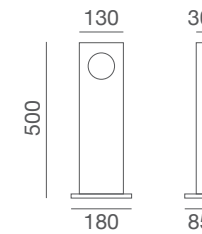

## Neox

Bollard with shielded LED light source, with a minimalist design and the possibility of producing light output from two sides. Wide light distribution directed downwards. Supplied with built-in driver. Pre-wired with cable for easy installation. IP65 rating for outdoor use.