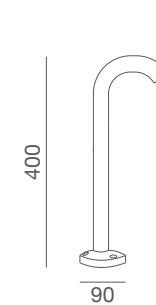

## Pipe

LED bollard with unique design, creates attractive inner-city landscapes and urban spaces. The luminaire bends in very well in modern architecture and gives lots of flexibility for lighting designers. Height in two options: 400mm and 600mm. Medium light distribution directed downwards. Supplied with built-in driver. Pre-wired cable included. IP65 rating for outdoor use.

2256-01

2256-02