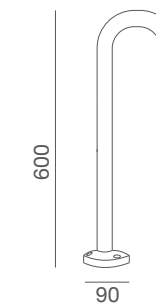

## Pipe

LED bollard with unique design, creates attractive inner-city landscapes and urban spaces. The luminaire bends in very well in modern architecture and gives lots of flexibility for lighting designers. Height in two options: 400mm and 600mm. Medium light distribution directed downwards. Supplied with built-in driver. Pre-wired cable included. IP65 rating for outdoor use.

2256-01

2256-02