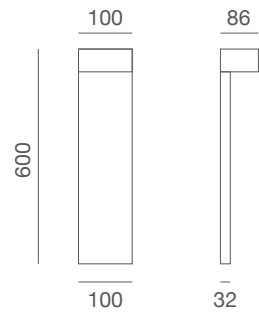

## 🔍 Puck Round

LED bollard with a sleek and modern design, ideal for illuminating a pathway without shining light into the pedestrian's eyes. Wide downward light distribution. Supplied with built-in driver. Pre-wired with cable for easy installation. IP65 rating for outdoor use.