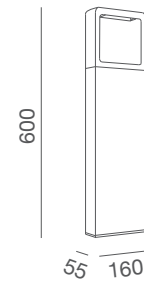

Latent

Bollard with shielded LED light source, provides a stylish and efficient illumination for pedestrian areas and parks. Downward wide light distribution. Supplied with built-in driver. Pre-wired cable included. IP65 rating for outdoor use.

Materials:

Powder coated aluminum body with polycarbonate diffuser, stainless steel screws

Standard Color:

 Black

Installation:

 Floor surface mounted

Code	Power	Input Volt	Source	Marks
2259	10W	100-240Vac	1x COB LED 3000K 900lm	