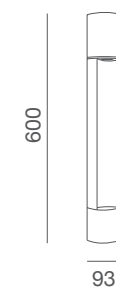

Lune

LED bollard with shielded LED light source. Downward wide light distribution perfectly produces comfortable visual guidance for pedestrian areas. Supplied with built-in driver. Pre-wired with cable for easy installation. IP65 rating for outdoor use.

Materials:

Powder coated aluminum body with polycarbonate diffuser, stainless steel screws

Standard Color:

 Black

Installation:

 Floor surface mounted

Code	Power	Input Volt	Source	Marks
2260	7W	100-240Vac	1x COB LED 3000K 600lm	