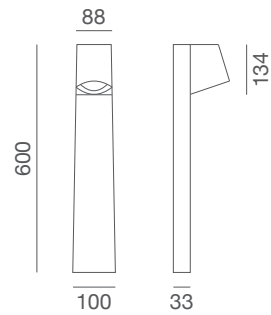

## 🔍 Tee

LED bollard with shielded LED light source. Wide light distribution directed downward. A good lighting solution for residential areas, pathways and public spaces. Supplied with built-in driver. Pre-wired cable for easy installation. IP65 rating for outdoor use.