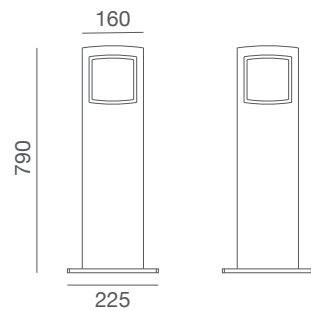

## Still

LED bollard with E27 light source, it makes the maintenance be quick and easy. Comfortable complete circular light distribution. Ideal for lanes, gardens. Pre-wired cable for quick installation. IP65 rating for outdoor use.