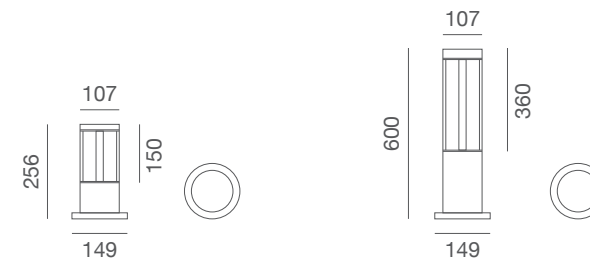

Giga Round

LED bollard with shielded LED light source. Wide light distribution directed downward. Light and shadow are created on the ground thanks to the well designed structure. Supplied with built-in driver. Pre-wired cable for easy installation. IP65 rating for outdoor use.

2265-01/2265-02

2265-03/2265-04

Materials:

Powder coated aluminum body with polycarbonate diffuser, stainless steel screws

Standard Color:

 Black  Grey

Installation:

 Floor surface mounted