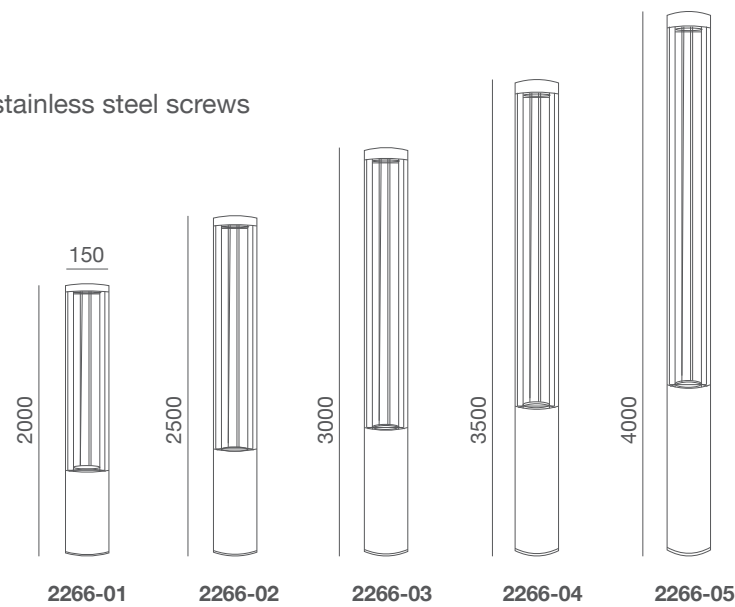

Giga Round Tall

LED bollard with shielded LED light source. Wide light distribution directed downward. Light and shadow are created on the ground thanks to the well designed structure. The luminaire is available in height 2m, 2.5m, 3m, 3.5m and 4m. Ideal for urban and garden applications. Supplied with built-in driver. Pre-wired cable for easy installation. IP65 rating for outdoor use.

Materials:

Powder coated aluminum body with stainless steel screws

Standard Color:

Black
 Grey

Installation:

Floor surface mounted

Code	Power	Input Volt	Source	Marks
2266-01	24W	100-240Vac	1x COB LED 3000K 2200lm	CE IP65 Ⓢ Ⓜ
2266-02	24W	100-240Vac	1x COB LED 3000K 2200lm	CE IP65 Ⓢ Ⓜ
2266-03	24W	100-240Vac	1x COB LED 3000K 2200lm	CE IP65 Ⓢ Ⓜ
2266-04	24W	100-240Vac	1x COB LED 3000K 2200lm	CE IP65 Ⓢ Ⓜ
2266-05	24W	100-240Vac	1x COB LED 3000K 2200lm	CE IP65 Ⓢ Ⓜ