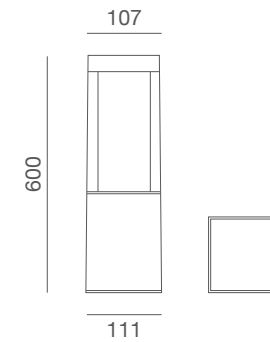

Giga Square

LED bollard with shielded LED light source. Wide light distribution directed downward. Light and shadow are created on the ground thanks to the well designed structure. Supplied with built-in driver. Pre-wired cable for easy installation. IP65 rating for outdoor use.

Materials:

Powder coated aluminum body with polycarbonate diffuser, stainless steel screws

Standard Color:

 Black  Grey

Installation:

 Floor surface mounted

Code	Power	Input Volt	Source	Marks
2267	7W	100-240Vac	1x COB LED 3000K 600lm	   