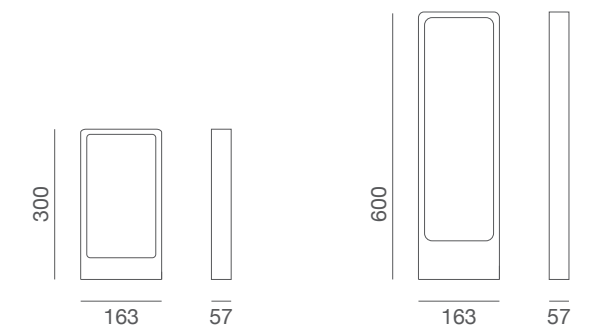

Materials:

Powder coated aluminum body with polycarbonate diffuser, stainless steel screws

Standard Color:

Black Grey

Installation:

Floor surface mounted

2269-01/2269-02

2269-03/2269-04