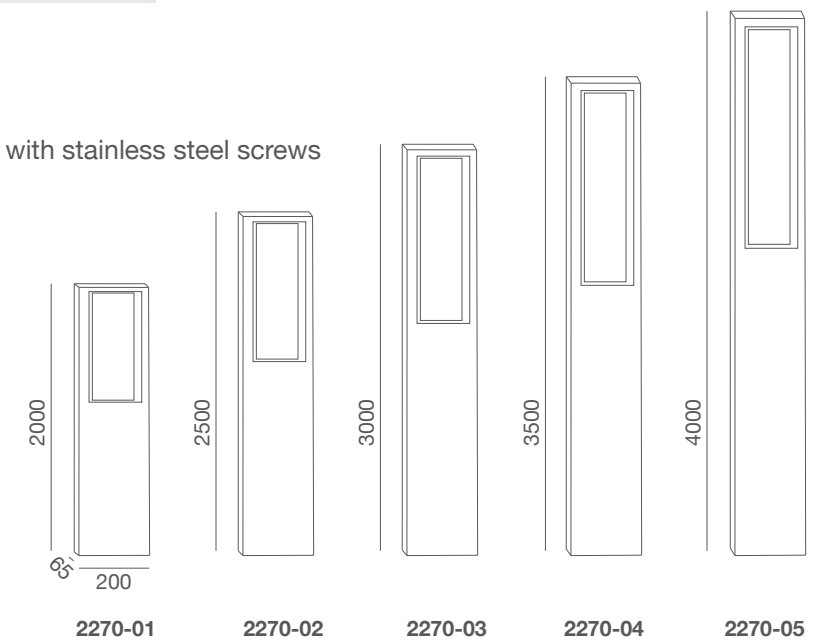

🔍 Stella Tall

LED bollard with shielded LED light source. Minimalistic design provides a stylish unit for illuminating gardens and urban areas. Wide light distribution directed downward. The luminaire is available in height 2m, 2.5m, 3m, 3.5m and 4m. Supplied with built-in driver. Pre-wired cable for easy installation. IP65 rating for outdoor use.

Materials:

Powder coated aluminum body with stainless steel screws

Standard Color:

■ Black ■ Grey

Installation:

🏠 Floor surface mounted

Code	Power	Input Volt	Source	Marks
2270-01	24W	100-240Vac	1x COB LED 3000K 2200lm	CE IP65 Ⓢ 🏠
2270-02	24W	100-240Vac	1x COB LED 3000K 2200lm	CE IP65 Ⓢ 🏠
2270-03	24W	100-240Vac	1x COB LED 3000K 2200lm	CE IP65 Ⓢ 🏠
2270-04	24W	100-240Vac	1x COB LED 3000K 2200lm	CE IP65 Ⓢ 🏠
2270-05	24W	100-240Vac	1x COB LED 3000K 2200lm	CE IP65 Ⓢ 🏠