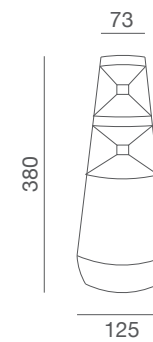

Ndo

LED bollard in a new appearance emits a round and downward uniform light distribution thanks to the internal unique optics. Ideal for illuminating pathways, parks and residential areas. Supplied with built-in driver. Pre-wired cable for easy installation. IP65 rating for outdoor use.

Materials:

Powder coated aluminum body with polycarbonate diffuser, stainless steel screws

Standard Color:

 Brown

Installation:

 Floor surface mounted

Code	Power	Input Volt	Source	Marks
2271	7W	100-240Vac	1x COB LED 3000K 600lm	