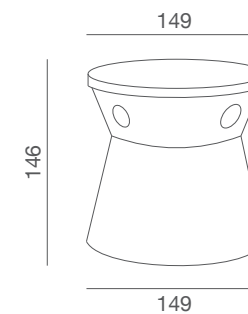

Domo

A simple but pretty attractive small bollard with light output up to four sides, it is a good decorative element for gardens and commercial areas. Supplied with built-in driver. Pre-wired cable for easy installation. IP65 rating for outdoor use.

Materials:

Powder coated aluminum body with polycarbonate diffuser, stainless steel screws

Standard Color:

 Black

Installation:

 Floor surface mounted

Code	Power	Input Volt	Source	Marks
2272	4W	100-240Vac	4x COB LED 3000K 350lm	   