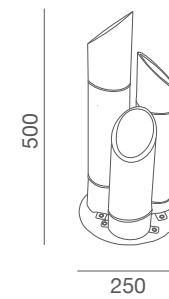

Materials:

Luminaire body is made of polyresin with anti-aging and weatherproof performance

Standard Color:

 Bamboo yellow

Installation:

 Floor surface mounted

Code	Power	Input Volt	Source	Marks
2273	9W	100-240Vac	3x COB LED 3000K 700lm	