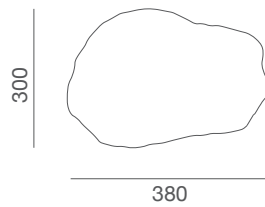

Golden Stone

Unique decorative LED luminaire with a stone appearance. Blends into natural surrounding perfectly and discreetly, as well as being an eye-catch object. Ideal for parks, commercial areas and open spaces. Pre-wired cable for quick installation. IP54 rating for outdoor use.