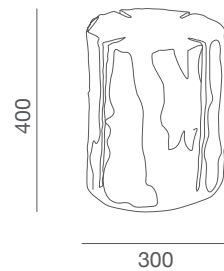

## Stump

Amazing LED light designed for atmospheric lighting, ideal to be used in gardens and terraces. Not only does this luminaire look great but it is functional as well. Pre-wired cable for quick installation. IP54 rating for outdoor use.