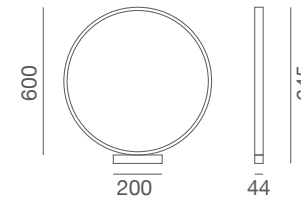

## Circle

Decorative LED luminaire in a new appearance, designed for highlighting modern landscapes and urban spaces. Perfectly providing quality illumination for architectural environments as well as being an eye-catching object. Wide light distribution directed downwards. Supplied with built-in drivers. Pre-wired with cable for easy installation. IP65 rating for outdoor use.